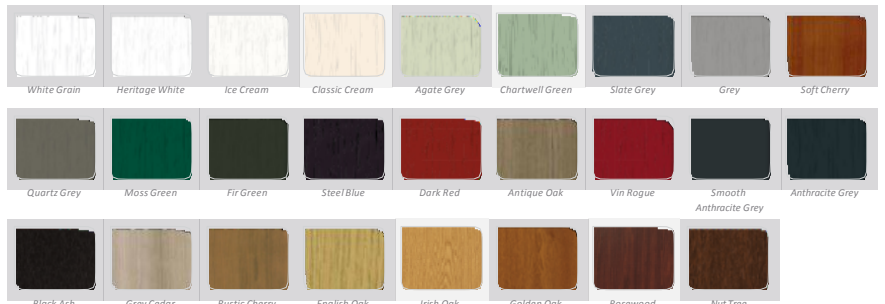

Your Details

Name

Address

Tel

Fax

Mobile

Email

Project Details

Collect ☐ Deliver ☐

Required Date

Delivery Address

Delivery Contact

Delivery Telephone

Customer Reference

Customer Order No

Project Type: New build ☐ Refurbishment ☐ Subject to Building Regs ☐

Window 1: Specification Section

Quantity

Location

Width

Height

Mullion

Transom Drop

Viewed from outside

FRAME OPTIONS

Window Colour

☐ Smooth White

☐ Pure White Grain

☐ Heritage White Grain

☐ Classic Cream

☐ Ice Cream Grain

☐ Irish Oak

☐ Rosewood

☐ Golden Oak

☐ Chartwell Green Grain

☐ Anthracite Grey Grain

Other:

Window Colour Internal

☐ Smooth White

☐ To Match Outside

Other:

Reinforcement

☐ Standard

☐ Full

Transoms & Mullions

☐ Mechanical

Dummy Vents

☒ Fitted as standard

HARDWARE

Handle Colour

☐ White

☐ Black

☐ Chrome

☐ Satin Chrome

☐ Gold

Handle Type

☐ Standard

☐ Monkey Tail

☐ Teardrop

Dummy Peg Stay

☐ Monkey Tail

☐ Teardrop

Locking Mechanism

☐ Locking

☐ Non-locking

Hinge Type

☐ Standard

☐ Egress/Easy Clean

☐ Restrictor

GLAZING

Energy Rating

☐ Unglazed

☐ A Rated

☐ B Rated

☐ C Rated - Laminated Glass

☐ Obscure Glass

Pattern:

Glazing Method

☐ Temporary Glazed

☐ Fully Glazed

Spacer Bar Colour

☐ White

☐ Grey

☐ Black

Toughened Glass

☐ Toughened Glass (illustrate location)

EXTRAS

☐ Trickle Vent

Glazing Bars

☐ Astragal Bar (illustrate layout)

☐ Internal Fret (illustrate layout)

Lead Work

☐ Square

☐ Diamond

Sill

☐ No sill

☐ Stub

☐ 150mm

☐ 180mm

☐ 250mm

Secured by Design

☐ Secured by Design

Special instructions:

Longer lead times + surcharge may apply on some colours - please ask.