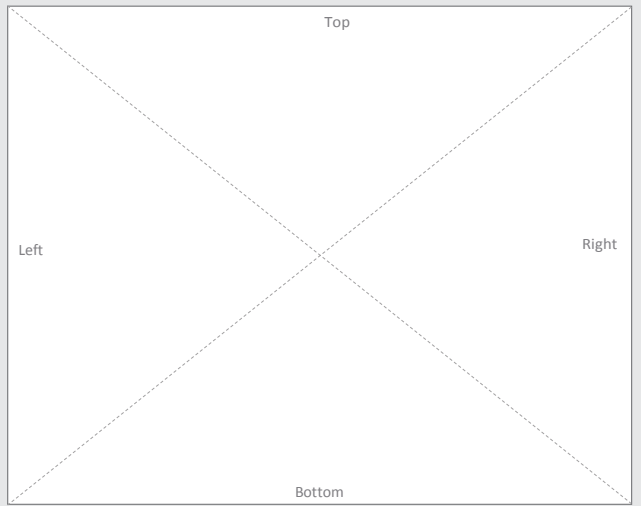

Hardware Colour

- White
- Black
- Chrome
- Satin Chrome
- Gold

Glass

- Clear
- Obscure

Pattern:

Sill

- None
- 95mm Stub
- 150mm Standard
- 180mm

Viewed from Outside