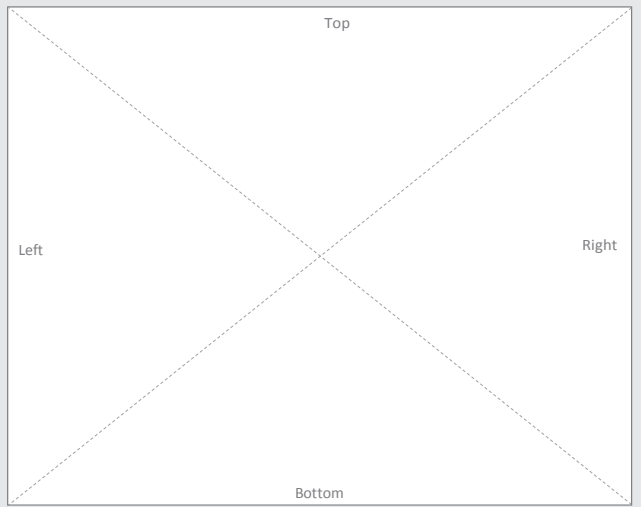

Glass

- Clear
- Obscure

Pattern:

Sill

- None
- 95mm Stub
- 150mm Standard
- 180mm

Viewed from Outside

Indicate extension and frame coupler size (mm) and placement in box section

- 15mm extension
- 25mm coupler
- 15mm coupler (aluminium)